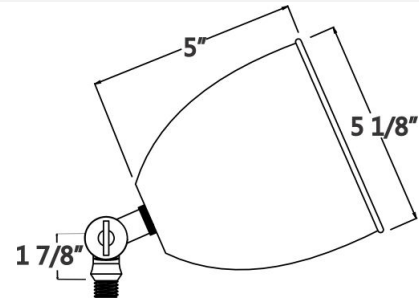

**Catalog#: HL31-ARB**  
**PAR30 bullet**

**Category** Line Voltage  
**Page** [139](#)

**Specifications:**

**Material** Solid Brass  
**Socket** Premium Grade Porcelain socket with Nickel contacts and Teflon-jacketed wire leads  
**Gasket** Sealed with High Grade Weatherproof Silicone Gasket  
**Wiring** Pre-wired with 24" SPT-1 Cord  
**Voltage** 120 Volts  
**Lamp type** PAR30 Lamp Not Included, 75W Max.  
**Accessories** 6" Stem Included  
**Certification**