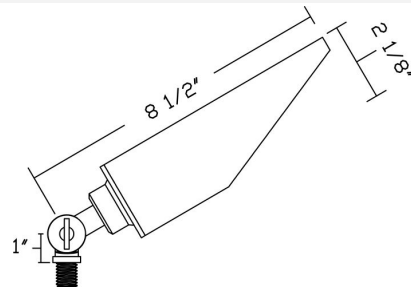

**Catalog#: B150SH**

**DIRECTIONAL LIGHT EG OUTDOOR  
 SPECIAL BRASS BULLET - ARCHITECTURAL BRONZE**

**Category** Landscape Lighting  
**Page** [1](#)

**Specifications:**

**Material** Solid Brass  
**Voltage** 12 Volts  
**Lamp type** MR16 20W Lamp Included, 35W Max.  
**Lens type** Convex Tempered Glass Lens  
**Socket** Premium grade Porcelain socket with Nickel contacts and Teflon-jacketed wire leads  
**Gasket** Sealed with high grade weatherproof Silicone Gasket  
**Wiring** Pre-wired with 24" SPT-1 Cord  
**Accessories** Adjustable Key Knuckle  
 GS-85 PVC Spike  
[SWN-BK](#) Silicone Wire Nuts  
**Document** [Installation Instructions](#)  
**Certifications**