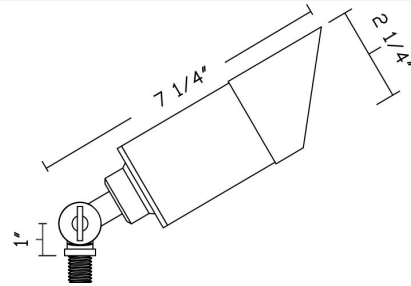

**Catalog#: B160SH**

**DIRECTIONAL EG OUTDOOR SPECIAL  
BRASS BULLET WITH SHROUD - ARB**

**Category** Landscape Lighting  
**Page** [12](#)

**Specifications:**

**Material** Solid Brass  
**Voltage** 12 Volts  
**Lamp type** MR16 5W 3000K (WW) LED Bulb Included (35W Max.)  
**Lens type** Tempered Glass Lens  
**Socket** Premium grade Porcelain socket with Nickel contacts and Teflon-jacketed wire leads  
**Gasket** Sealed with high grade weatherproof Silicone Gasket  
**Wiring** Pre-wired with 24" SPT-1 Cord  
**Accessories** Adjustable Key Knuckle  
 GS-85 PVC Spike  
[SWN-BK](#) Silicone Wire Nuts  
**Document** [Installation Instructions](#)  
**Certifications**