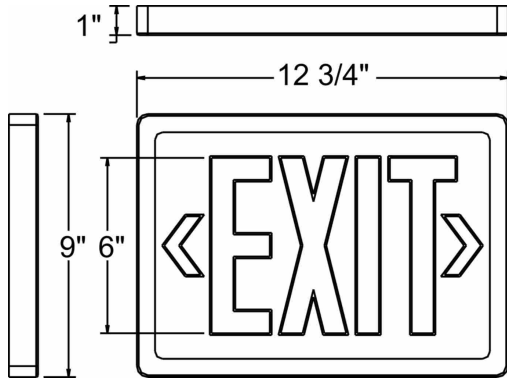

Catalog#: ESN
SELF-ILLUMINATING TRITIUM (NUCLEAR) EXIT SIGN

Category
Page

Exit Signs
[J10](#)

Features:

- Tritium-Powered Self-Illuminating
- Non-Electrical, Nuclear
- UL Listed for Wet Location
- Non-Radioactive and Non-Explosion Proof
- 10 Ft candles ambient lighting
- Rated viewing distance of 100 feet
- Surface Mount Bracket
- Letter-shaped light tubes for best lighting
- Field applied chevrons included

Line Drawings:

Certifications:

CAT NO	Housing Color	Faceplate	No. of Faces	Life in Years
ESN	W (White) B (Black)	R (Red) G (Green)	1 2	10 20