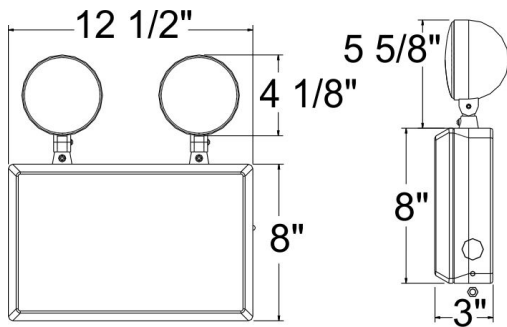

Line Drawings:

50W

Certifications:

Cat. No.	Voltage	Output	Lamp Wattage
EL2T650	6V	50W	2 x 7.2W
EL2T6100	6V	100W	2 x 7.2W