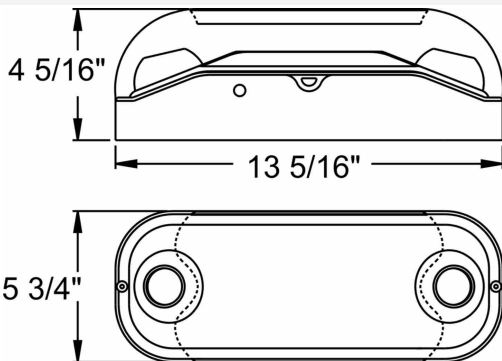

Catalog#: EL2H-WP
ADJUSTABLE WET LOCATION EMERGENCY LIGHT

Category Wet Location Emergency Lights
Page [J5](#)

Features:

- Dual-Voltage Input 120/277VAC Operation
- UL Listed for Wet Location
- Two fully adjustable, glare-free 6V, 7W MR16 Halogen Lamps
- 90 Minutes Minimum Emergency Operation
- Injection Molded, 5VA Flame Retardant, High Impact, Thermoplastic
- Universal Mounting Plate
- Surface wall mount only
- Push to Test Switch
- Maintenance free 6V, 4.5AH Sealed Lead-Acid Battery
- Fully automatic operation

Line Drawings:

Certifications:

CAT NO	Housing Color
EL2H-WP	B (Black)