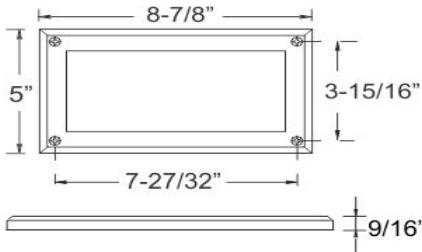

**Catalog#: S713C**  
**STEP LIGHT FACE PLATE**

**Category**

Line Voltage

**Page**

[142](#)

**Specifications:**

Lens type: Frosted Glass Lens

Housing: Fits [S710H-E26](#), [S710H-PLQ9](#),  
[S710H-PLQ13](#), [S710H-LED-120V](#)

Cat. No.	Material	Finish	UPC
S713C-BR	Cast Aluminum	Bronze	615624373951
S713C-BK	Cast Aluminum	Black	615624373944
S713C-WH	Cast Aluminum	White	615624373968