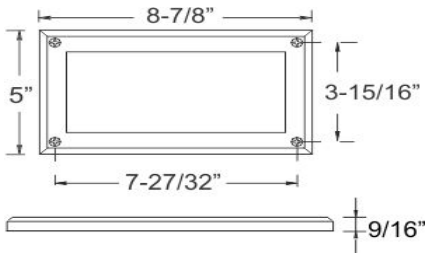

Catalog#: S712C
STEP LIGHT FACE PLATE

Category

Line Voltage

Page

[142](#)

Specifications:

Lens type: Frosted Glass Lens

Housing: Fits [S710H-E26](#)

Cat. No.	Material	Finish	UPC
S712C-BR	Cast Aluminum	Bronze	615624373913
S712C-BK	Cast Aluminum	Black	615624373906
S712C-WH	Cast Aluminum	White	615624373920