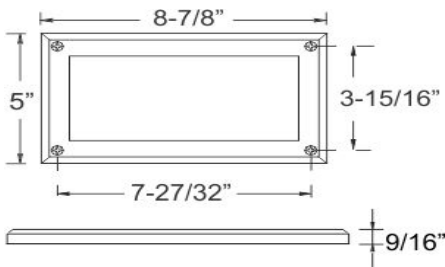

Catalog#: S710C
STEP LIGHT FACE PLATE

Category

Line Voltage

Page

[142](#)

Features:

Lens type: Frosted Glass Lens

Housing: Fits [S710H-E26](#), [S710H-PLQ9](#),
[S710H-PLQ13](#), [S710H-LED-120V](#)

Cat. No.	Material	Finish	UPC
S710C-BR	Cast Aluminum	Bronze	615624373807
S710C-BK	Cast Aluminum	Black	615624373791
S710C-WH	Cast Aluminum	White	615624373814