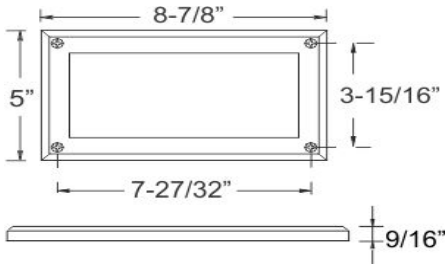

**Catalog#: S710C**  
**STEP LIGHT FACE PLATE**

**Category**

Line Voltage

**Page**

[142](#)

**Features:**

Lens type: Frosted Glass Lens

Housing: Fits [S710H-E26](#), [S710H-PLQ9](#),  
[S710H-PLQ13](#), [S710H-LED-120V](#)

Cat. No.	Material	Finish	UPC
S710C-BR	Cast Aluminum	Bronze	615624373807
S710C-BK	Cast Aluminum	Black	615624373791
S710C-WH	Cast Aluminum	White	615624373814