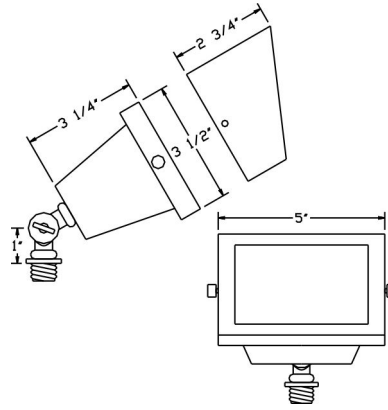

Catalog#: B310
SOLID BRASS RECTANGLE SPOT

Category Landscape Lighting

Specifications:

Material	Solid Brass
Voltage	12 Volts
Lamp type	JC Bi-Pin 20W Lamp Included, 50W Max.
Lens type	Tempered Glass Lens
Socket	Premium grade Porcelain socket with Nickel contacts and Teflon-jacketed wire leads
Gasket	Sealed with high grade weatherproof Silicone Gasket
Wiring	Pre-wired with 24" SPT-1 Cord
Accessories	Adjustable Key Knuckle Removable Visor GS-85 PVC Spike SWN-BK Silicone Wire Nuts
Document	Installation Instructions