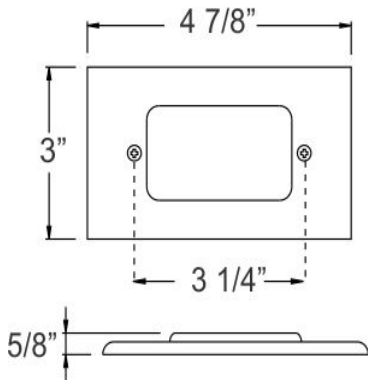

Catalog#: 7112C
STEP LIGHT FACE PLATE

Category Landscape Lighting
Page [122](#)

Specifications:

Housing : Fits with [7100H](#) or [7100H-LED](#)

Cat. No.	Material	Finish	UPC
*7112C-AB	Solid Brass	Antique Brass	615624270106
7112C-ARB	Solid Brass	Architectural Bronze	615624270120
7112C-BR	Aluminum	Bronze Powder Coat	615624270151
7112C-BK	Aluminum	Black Powder Coat	615624270144
7112C-WH	Aluminum	White Powder Coat	615624270175
7112C-SS	Solid Brass	Brushed Stainless Steel	615624270168