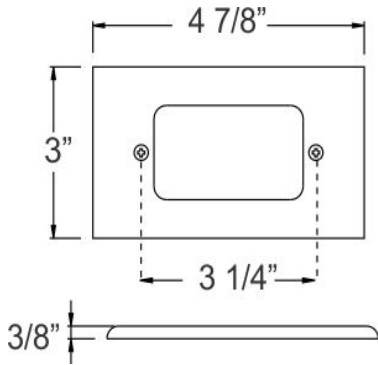

Catalog#: 7110C
STEP LIGHT FACE PLATE

Category Landscape Lighting
Page [122](#)

Specifications:

Housing: Fits with [7100H](#) or [7100H-LED](#)

Cat. No.	Material	Finish	UPC
7110C-ARB	Solid Brass	Architectural Bronze	615624270045
7110C-BR	Aluminum	Bronze Powder Coat	615624270076
7110C-BK	Aluminum	Black Powder Coat	615624270069
7110C-WH	Aluminum	White Powder Coat	615624270090
7110C-SS	Solid Brass	Brushed Stainless Steel	615624270083