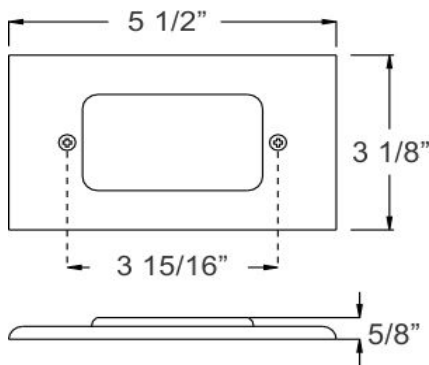

Catalog#: B601C
STEP LIGHT FACE PLATE

Category Landscape Lighting
Page [I20](#)

Specifications:

Housing: Fits with [B60H](#) or [B60H-LED](#)

Cat. No.	Material	Finish	UPC
*B601C-AB	Solid Brass	Antique Brass	615624272032
B601C-AZ	Solid Brass	Antique Bronze	615624272063
B601C-BR	Galvanized Steel	Bronze Powder Coat	615624272087
B601C-BK	Galvanized Steel	Black Powder Coat	615624272070
B601C-WH	Galvanized Steel	White Powder Coat	615624272117