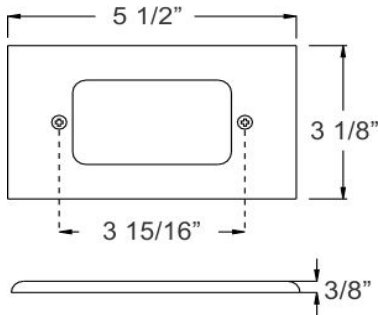

Catalog#: B600C
STEP LIGHT FACE PLATE

Category Landscape Lighting
Page [I20](#)

Specifications:

Housing: Fits with [B60H](#) or [B60H-LED](#)

Cat. No.	Material	Finish	UPC
*B600C-AB	Solid Brass	Antique Brass	615624271943
B600C-AZ	Solid Brass	Antique Bronze	615624271974
B600C-ARB	Solid Brass	Architectural Bronze	615624387231
*B600C-AG	Solid Brass	Aged Green	615624271950
B600C-BR	Galvanized Steel	Bronze Powder Coat	615624271998
B600C-BK	Galvanized Steel	Black Powder Coat	615624271981
B600C-WH	Galvanized Steel	White Powder Coat	615624272025
B600C-SS	Solid Brass	Brushed Stainless Steel	615624272018