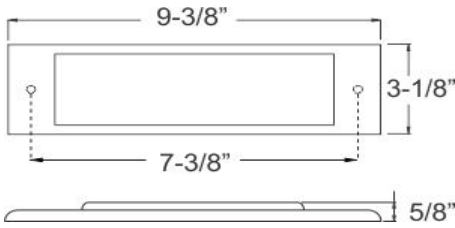

Catalog#: B701C
STEP LIGHT FACE PLATE

Category Landscape Lighting
Page [I21](#)

Specifications:

Housing: Fits with [B70H](#) or [B70H-LED](#)

Cat. No.	Material	Finish	UPC
B701C-AB	Solid Brass	Antique Brass	615624272261
*B701C-NB	Solid Brass	Natural Brass	615624272322
B701C-AZ	Solid Brass	Antique Bronze	615624272292
B701C-ARB	Solid Brass	Architectural Bronze	615624387224
B701C-BR	Solid Brass	Bronze Powder Coat	615624272315
B701C-BK	Solid Brass	Black Powder Coat	615624272308
B701C-WH	Solid Brass	White Powder Coat	615624272346
B701C-SS	Solid Brass	Brushed Stainless Steel	615624272339