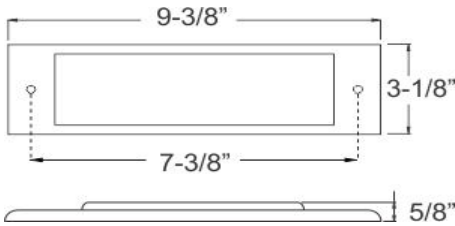

Catalog#: B701C
STEP LIGHT FACE PLATE

Category Landscape Lighting
Page [I21](#)

Specifications:

Housing: Fits with [B70H](#) or [B70H-LED](#)

Cat. No.	Material	Finish	UPC
B701C-AB	Solid Brass	Antique Brass	615624272261
*B701C-NB	Solid Brass	Natural Brass	615624272322
B701C-AZ	Solid Brass	Antique Bronze	615624272292
B701C-ARB	Solid Brass	Architectural Bronze	615624387224
B701C-BR	Solid Brass	Bronze Powder Coat	615624272315
B701C-BK	Solid Brass	Black Powder Coat	615624272308
B701C-WH	Solid Brass	White Powder Coat	615624272346
B701C-SS	Solid Brass	Brushed Stainless Steel	615624272339