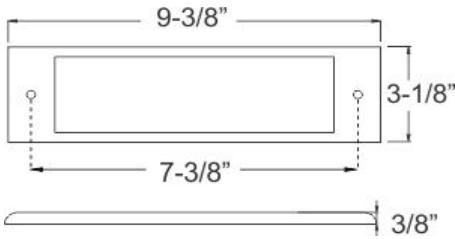

Catalog#: B700C
STEP LIGHT FACE PLATE

Category Landscape Lighting
Page [I21](#)

Specifications:

Housing: Fits with [B70H](#) or [B70H-LED](#)

Cat. No.	Material	Finish	UPC
*B700C-AB	Solid Brass	Antique Brass	615624272155
B700C-AZ	Solid Brass	Antique Bronze	615624272186
B700C-ARB	Solid Brass	Architectural Bronze	615624272179
B700C-AG	Solid Brass	Aged Green	615624272162
B700C-BR	Solid Brass	Bronze Powder Coat	615624272209
B700C-BK	Solid Brass	Black Powder Coat	615624272193
B700C-WH	Solid Brass	White Powder Coat	615624272230
B700C-SS	Solid Brass	Brushed Stainless Steel	615624272223