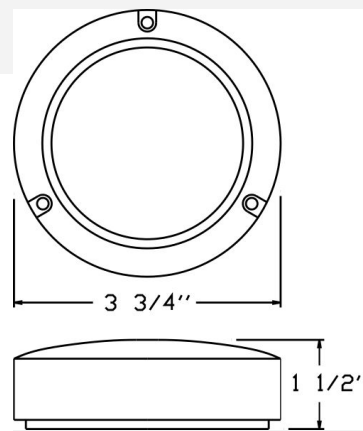

Catalog#: 7050
MINI SURFACE WALL LIGHT

Category Landscape Lighting
Page [127](#)

Specifications:

Voltage 12 Volts
Lamp type JC Bi-Pin 20W Lamp Included
Lens type Frosted Glass
Socket Premium grade Porcelain socket with Nickel contacts and Teflon-jacketed wire leads
Gasket Sealed with high grade weatherproof Silicone Gasket
Wiring Pre-wired with 6" SPT-1 Cord
Document [Installation Instructions](#)
Certifications

Cat. No.	Material	Finish	UPC
7050-BK	Cast Aluminum	Black	615624269889