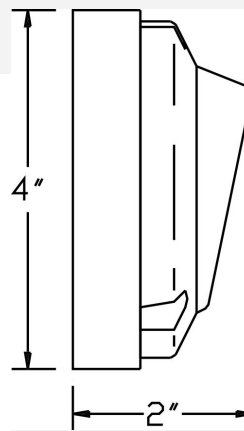

Catalog#: 7012
4" SURFACE LOUVER STEP/WALL LIGHT

Category Landscape Lighting
Page [127](#)

Specifications:

Voltage 12 Volts
Lamp type JC Bi-Pin 20W Lamp Included, 20W Max
Socket Premium grade Porcelain socket with Nickel contacts and Teflon-jacketed wire leads
Gasket Sealed with high grade weatherproof Silicone Gasket
Wiring Pre-wired with 6" SPT-1 Cord
Document [Installation Instructions](#)
Certifications