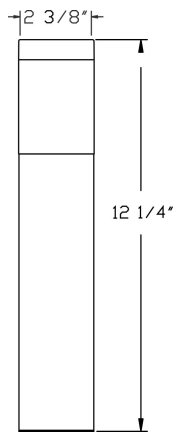

**Catalog#: 3018**  
**MINI POLE LIGHT**

**Category** Landscape Lighting  
**Page** [I19](#)

**Specifications:**

Material Cast Aluminum  
 Voltage 12 Volts  
 Lamp type T15 11W Lamp Included (20W Max)  
 Wedge-Base  
 Lens type Frosted Plastic Lens  
 GS-85 PVC Spike  
 Silicone Wire Nuts

Cat. No.	Finish	UPC
3018-BK	Black	615624265287