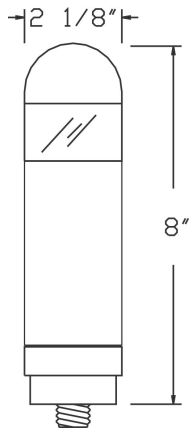

Catalog#: 3011C
MINI BOLLARD - CLEAR

Category Landscape Lighting
Page [I19](#)

Specifications:

Material Cast Aluminum
Voltage 12 Volts
Lamp type: MR11 3W 3000K (WW) LED Bulb
 Included (10W Max.)
Lens type: Clear Plastic Lens