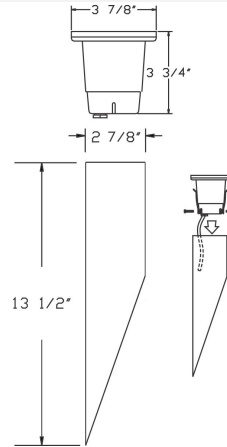

Catalog#: 5013-50PK
MR16 WELL LIGHT WITH PVC SLEEVE

Category Landscape Lighting

Specifications:

Material	Cast Aluminum
Voltage	12 Volts
Lamp type:	JC Bi-Pin 3W 3000K (WW) LED Bulb Included (35W Max.)
Lens type	Tempered Glass Lens
Socket	Premium grade Porcelain socket with Nickel contacts and Teflon-jacketed wire leads
Gasket	Sealed with high grade weatherproof Silicone Gasket
Wiring	Pre-wired with 24" SJT Cord
Accessories	Adjustable Direction Lamp Bracket- Tilts ± 25°
Document	Installation Instructions
Certifications	 

Cat. No.	Finish	UPC
5013-50PK-BK	Black	615624269803
5013-50PK-BR	Bronze	615624269810