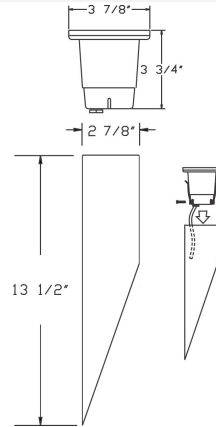

**Catalog#: FG5012-50PK**  
**FIBER GLASS MR16 WELL LIGHT + PVC SLEEVE**

**Category** Landscape Lighting

**Specifications:**

**Material** Composite  
**Voltage** 12 Volts  
**Lamp type:** MR16 5W 3000K (WW) LED Bulb Included (20W Max.)  
**Lens type** Tempered Glass Lens  
**Socket** Premium grade Porcelain socket with Nickel contacts and Teflon-jacketed wire leads  
**Gasket** Sealed with high grade weatherproof Silicone Gasket  
**Wiring** Pre-wired with 24" SJT Cord  
**Accessories** Option: Bracket  
 - Black Only  
 - For Surface Mounting

**Document** [Installation Instructions](#)

**Certifications**  

| Cat. No.       | Finish | UPC          |
|----------------|--------|--------------|
| FG5012-50PK-BK | Black  | 615624387187 |