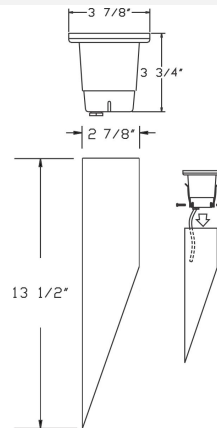

Catalog#: 5012-50PK
MR16 HOODED WELL LIGHT WITH PVC SLEEVE

Category Landscape Lighting

Specifications:

Material	Cast Aluminum
Voltage	12 Volts
Lamp type:	MR16 5W 3000K (WW) LED Bulb Included (35W Max.)
Lens type	Tempered Glass Lens
Socket	Premium grade Porcelain socket with Nickel contacts and Teflon-jacketed wire leads
Gasket	Sealed with high grade weatherproof Silicone Gasket
Wiring	Pre-wired with 24" SJT Cord
Accessories	Adjustable DIRECTION Lamp Bracket- Tilts ± 25°
Document	Installation Instructions
Certifications	 

Cat. No.	Finish	UPC
5012-50PK-BK	Black	615624269728
5012-50PK-BR	Bronze	615624269735