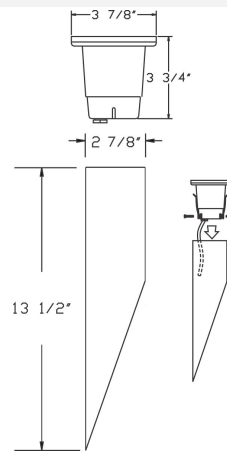

**Catalog#: 5011-50PK**  
**MR16 HOODED WELL LIGHT WITH PVC SLEEVE**

**Category** Landscape Lighting

**Specifications:**

Material	Cast Aluminum
Voltage	12 Volts
Lamp type:	MR16 5W 3000K (WW) LED Bulb Included (35W Max.)
Lens type	Tempered Glass Lens
Socket	Premium grade Porcelain socket with Nickel contacts and Teflon-jacketed wire leads
Gasket	Sealed with high grade weatherproof Silicone Gasket
Wiring	Pre-wired with 24" SJT Cord
Accessories	Adjustable Direction Lamp Bracket - Tilts ± 25°