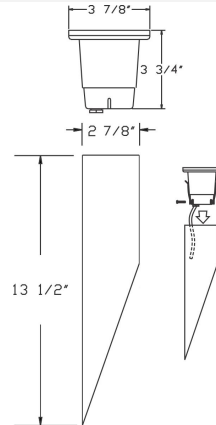

Catalog#: FG5010-50PK
FIBER GLASS MR16 WELL LIGHT + PVC SLEEVE

Category Landscape Lighting

Specifications:

Material	Composite
Voltage	12 Volts
Lamp type:	MR16 5W 3000K (WW) LED Bulb Included (20W Max.)
Lens type	Tempered Glass Lens
Socket	Premium grade Porcelain socket with Nickel contacts and Teflon-jacketed wire leads
Gasket	Sealed with high grade weatherproof Silicone Gasket
Wiring	Pre-wired with 24" SJT Cord
Accessories	Option: Bracket - Black Only - For Surface Mounting
Document	Installation Instructions
Certifications	 