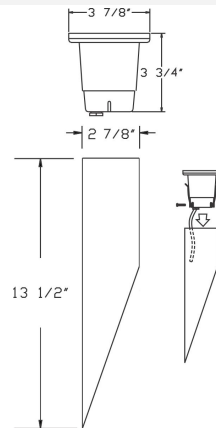

**Catalog#: 5010-50PK**  
**MR16 WELL LIGHT WITH PVC SLEEVE**

**Category** Landscape Lighting

**Specifications:**

Material	Cast Aluminum
Voltage	12 Volts
Lamp type:	MR16 5W 3000K (WW) LED Bulb Included (35W Max.)
Lens type	Tempered Glass Lens
Socket	Premium grade Porcelain socket with Nickel contacts and Teflon-jacketed wire leads
Gasket	Sealed with high grade weatherproof Silicone Gasket
Wiring	Pre-wired with 24" SJT Cord
Accessories	Adjustable Direction Lamp Bracket - Tilts $\pm 25^\circ$