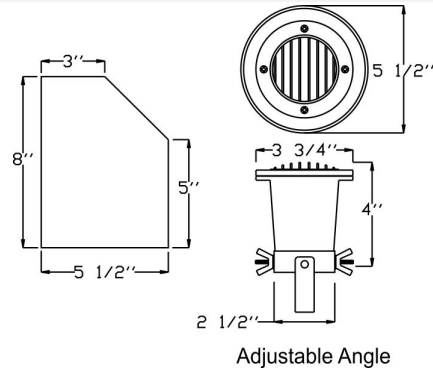

Catalog#: 5011AP
MR16 SPOT/WELL HOODED FIXTURE

Category Landscape Lighting

Specifications:

Material	Cast Aluminum
Voltage	12 Volts
Lamp type:	MR16 20W Lamp Included, 35W Max.
Lens type	Tempered Glass Lens
Socket	Premium grade Porcelain socket with Nickel contacts and Teflon-jacketed wire leads
Gasket	Sealed with high grade weatherproof Silicone Gasket
Wiring	Pre-wired with 24" SJT Cord
Accessories	Adjustable Direction Lamp Bracket - Tilts $\pm 25^\circ$