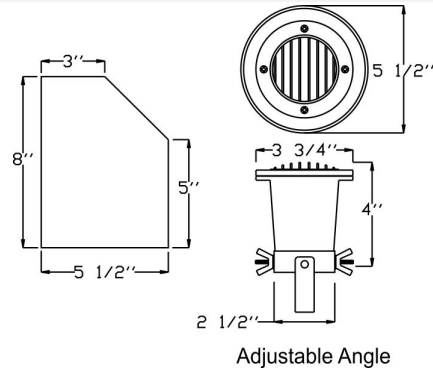

Catalog#: 5010AP
MR16 SPOT/WELL FIXTURE

Category Landscape Lighting

Specifications:

Material	Cast Aluminum
Voltage	12 Volts
Lamp type:	MR16 20W Lamp Included, 35W Max.
Lens type	Tempered Glass Lens
Socket	Premium grade Porcelain socket with Nickel contacts and Teflon-jacketed wire leads
Gasket	Sealed with high grade weatherproof Silicone Gasket
Wiring	Pre-wired with 24" SJT Cord
Accessories	Adjustable Direction Lamp Bracket - Tilts $\pm 25^\circ$