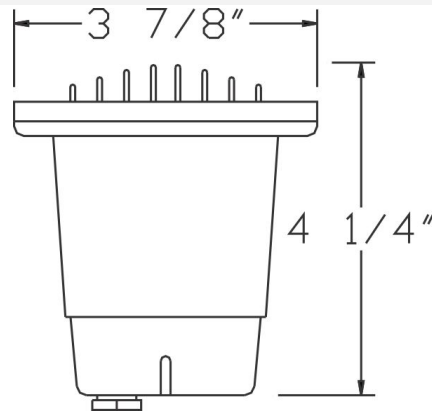

Catalog#: 5012
MR16 SPOT/WELL HOODED FIXTURE

Category Landscape Lighting
Page [116](#)

Specifications:

Material Cast Aluminum
Voltage 12 Volts
Lamp type: MR16 5W 3000K (WW) LED Bulb Included (35W Max.)
Lens type Tempered Glass Lens
Socket Premium grade Porcelain socket with Nickel contacts and Teflon-jacketed wire leads
Gasket Sealed with high grade weatherproof Silicone Gasket
Wiring Pre-wired with 24" SJT Cord
Accessories Optional Adjustable Direction Lamp Bracket
Document [Installation Instructions](#)
Certifications

Cat. No.	Finish	UPC
5012-BK	Black	615624264952
5012-BR	Bronze	615624267953