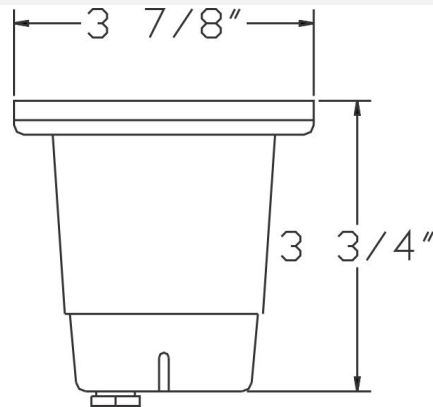

Catalog#: FG5010
FIBER GLASS MR16 WELL LIGHT

Category Landscape Lighting
Page [116](#)

Specifications:

Material Composite
Voltage 12 Volts
Lamp type: MR16 20W Lamp, 20W Max.
Lens type Tempered Glass Lens
Socket Premium grade Porcelain socket with Nickel contacts and Teflon-jacketed wire leads
Gasket Sealed with high grade weatherproof Silicone Gasket
Wiring Pre-wired with 24" SJT Cord
Accessories Option: Bracket
 - Black Only
 - For Surface Mounting
Document [Installation Instructions](#)
Certifications