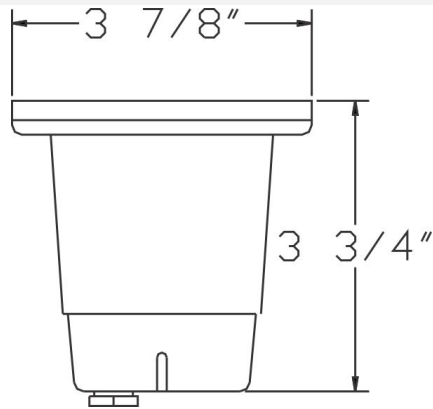

Catalog#: FG5010
FIBER GLASS MR16 WELL LIGHT

Category Landscape Lighting
Page [116](#)

Specifications:

Material	Composite
Voltage	12 Volts
Lamp type:	MR16 5W 3000K (WW) LED Bulb Included (20W Max.)
Lens type	Tempered Glass Lens
Socket	Premium grade Porcelain socket with Nickel contacts and Teflon-jacketed wire leads
Gasket	Sealed with high grade weatherproof Silicone Gasket
Wiring	Pre-wired with 24" SJT Cord
Accessories	Option: Bracket - Black Only - For Surface Mounting
Document	Installation Instructions
Certifications	 