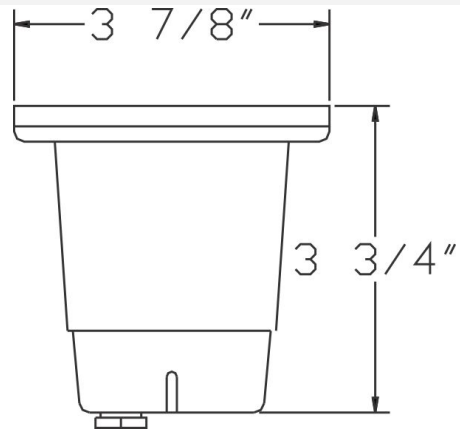

Catalog#: 5010
MR16 SPOT/WELL FIXTURE

Category Landscape Lighting
Page [116](#)

Specifications:

Material Cast Aluminum
Voltage 12 Volts
Lamp type: MR16 5W 3000K (WW) LED Bulb Included (35W Max.)
Lens type Tempered Glass Lens
Socket Premium grade Porcelain socket with Nickel contacts and Teflon-jacketed wire leads
Gasket Sealed with high grade weatherproof Silicone Gasket
Wiring Pre-wired with 24" SJT Cord
Accessories Optional Adjustable Direction Lamp Bracket
Document [Installation Instructions](#)
Certifications