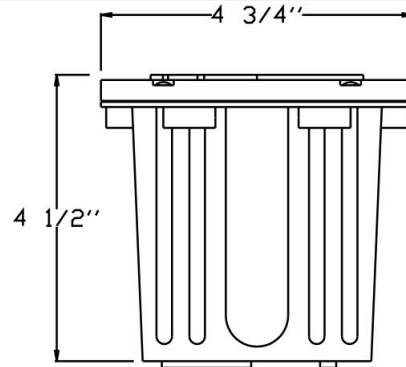

**Catalog#: FG5412**  
**PREMIUM POLY ADJUSTABLE MR16 WELL LIGHT**

**Category** Landscape Lighting  
**Page** [17](#)

**Specifications:**

Material	PBT Composite Injection Molded
Voltage	12 Volts
Lamp type	MR16 20W Lamp Included, 35W Max.
Lens type	Tempered Glass Lens
Socket	Premium grade Porcelain socket with Nickel contacts and Teflon-jacketed wire leads
Gasket	Sealed with high grade weatherproof Silicone Gasket
Wiring	Pre-wired with 24" SJT Cord
Accessories	Adjustable Direction Lamp Bracket - Tilts ± 25°