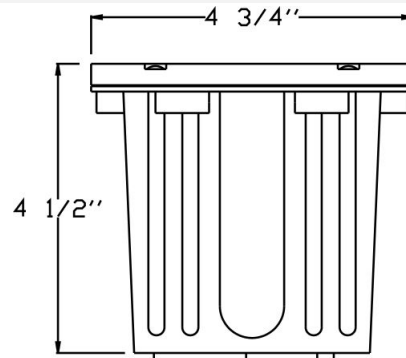

Catalog#: FG5410
PREMIUM POLY ADJUSTABLE MR16 WELL LIGHT

Category Landscape Lighting
Page [17](#)

Specifications:

Material PBT Composite Injection Molded
Voltage 12 Volts
Lamp type MR16 20W Lamp Included, 35W Max.
Lens type Tempered Glass Lens
Socket Premium grade Porcelain socket with Nickel contacts and Teflon-jacketed wire leads
Gasket Sealed with high grade weatherproof Silicone Gasket
Wiring Pre-wired with 24" SJT Cord
Accessories Adjustable Direction Lamp Bracket - Tilts ± 25°