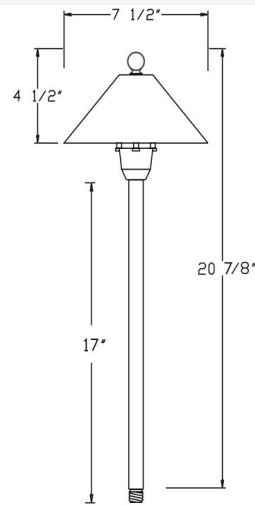

Catalog#: S219
S219 LANDSCAPE FIXTURE

Category Landscape Lighting
Page [112](#)

Specifications:

Material Cast Aluminum
Voltage 12 Volts
Lamp type JC Bi-Pin 20W Lamp Included, 26W Max.
Socket Premium grade Porcelain socket with Nickel contacts and Teflon-jacketed wire leads
Gasket Sealed with high grade weatherproof Silicone Gasket
Wiring Pre-wired with 24" SPT-1 Cord
Accessories GS-10 Super Spike
[SWN-BK](#) Silicone Wire Nuts
Document [Installation Instructions](#)
Certifications