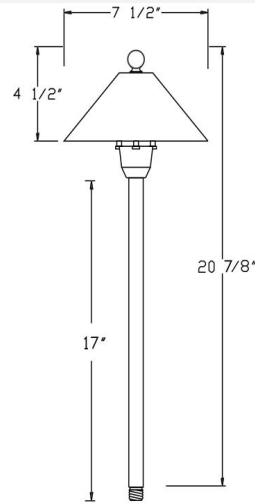

Catalog#: S219
S219 LANDSCAPE FIXTURE

Category Landscape Lighting
Page [112](#)

Specifications:

Material Cast Aluminum
Voltage 12 Volts
Lamp type JC Bi-Pin 3W 3000K(WW) LED Bulb Included (26W Max.)
Socket Premium grade Porcelain socket with Nickel contacts and Teflon-jacketed wire leads
Gasket Sealed with high grade weatherproof Silicone Gasket
Wiring Pre-wired with 24" SPT-1 Cord
Accessories GS-10 Super Spike
[SWN-BK](#) Silicone Wire Nuts
Document [Installation Instructions](#)
Certifications

Cat. No.	Finish	UPC
S219-BK	Black	615624264662
S219-BR	Bronze	615624264679
S219-RU	Rust	615624266628