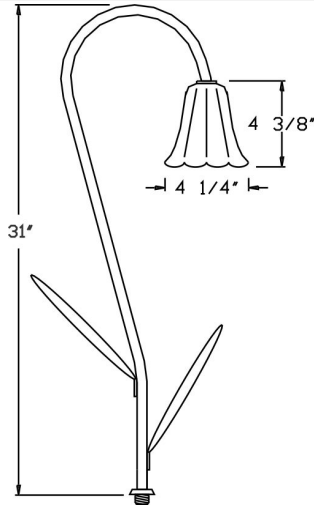

**Catalog#: S221**  
**S221 LANDSCAPE FIXTURE**

**Category** Landscape Lighting  
**Page** [114](#)

**Specifications:**

Material	Cast Aluminum
Voltage	12 Volts
Lamp type	Bayonet 18W Lamp Included, 26W Max.
Socket	Premium grade Porcelain socket with Nickel contacts and Teflon-jacketed wire leads
Gasket	Sealed with high grade weatherproof Silicone Gasket
Wiring	Pre-wired with 24" SPT-1 Cord
Accessories	GS-10 Super Spike <a href="#">SWN-BK</a> Silicone Wire Nuts
Document	<a href="#">Installation Instructions</a>
Certifications	

Cat. No.	Finish	UPC
S221-RU	Rust	615624264563

\*While Supplies Last