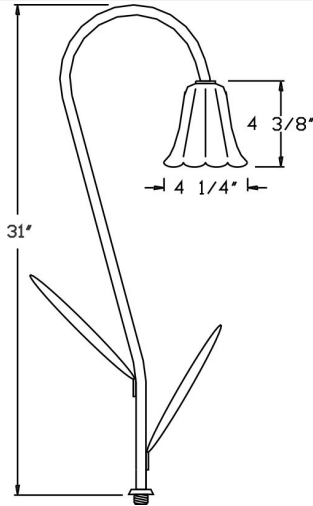

Catalog#: S221
S221 LANDSCAPE FIXTURE

Category Landscape Lighting
Page [114](#)

Specifications:

Material Cast Aluminum
Voltage 12 Volts
Lamp type Bayonet 18W Lamp Included, 26W Max.
Socket Premium grade Porcelain socket with Nickel contacts and Teflon-jacketed wire leads
Gasket Sealed with high grade weatherproof Silicone Gasket
Wiring Pre-wired with 24" SPT-1 Cord
Accessories GS-10 Super Spike
[SWN-BK](#) Silicone Wire Nuts
Document [Installation Instructions](#)
Certifications