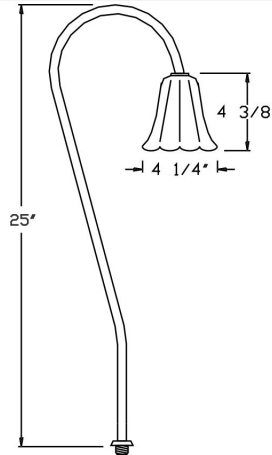

Catalog#: S220
S220 LANDSCAPE FIXTURE

Category Landscape Lighting
Page [114](#)

Specifications:

Material Cast Aluminum
Voltage 12 Volts
Lamp type Bayonet 3W 3000K (WW) LED Bulb Included (26W Max.)
Socket Premium grade Porcelain socket with Nickel contacts and Teflon-jacketed wire leads
Gasket Sealed with high grade weatherproof Silicone Gasket
Wiring Pre-wired with 24" SPT-1 Cord
Accessories GS-10 Super Spike
[SWN-BK](#) Silicone Wire Nuts
Document [Installation Instructions](#)
Certifications