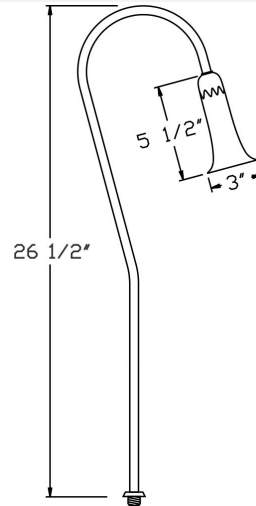

Catalog#: B106

BRASS PATH FIXTURE WITH GLASS BELL

Category Landscape Lighting

Specifications:

Material	Solid Brass
Voltage	12 Volts
Lamp type	Bayonet 18W Lamp Included, 26W Max.
Glass Shade Color (Specify)	Amber/Green (AMB) Frosted White (WH)
Socket	Premium grade Porcelain socket with Nickel contacts and Teflon-jacketed wire leads
Gasket	Sealed with high grade weatherproof Silicone Gasket
Wiring	Pre-wired with 24" SPT-1 Cord
Accessories	GS-10 Super Spike SWN-BK Silicone Wire Nuts
Document	Installation Instructions
Certifications	