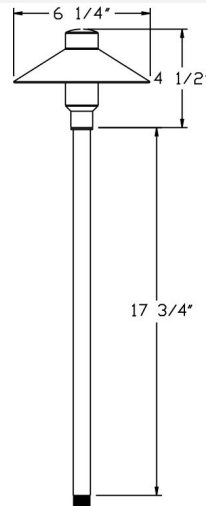

Catalog#: B225
BRASS MUSHROOM

Category Landscape Lighting
Page [11](#)

Specifications:

Material	Solid Brass
Voltage	12 Volts
Lamp type	JC Bi-Pin 3W 3000K (WW) LED Bulb Included (20W Max.)
Lens type	Frosted Glass Lens
Socket	Premium grade Porcelain socket with Nickel contacts and Teflon-jacketed wire leads
Gasket	Sealed with high grade weatherproof Silicone Gasket
Wiring	Pre-wired with 24" SPT-1 Cord
Accessories	GS-10 Super Spike SWN-BK Silicone Wire Nuts
Document	Installation Instructions
Certifications	 

Cat. No.	Finish	UPC
B225-AB	Antique Brass	615624267724
B225-AZ	Antique Bronze	615624267731
B225-ARB	Architectural Bronze	615624271783
B225-AG	Aged Green	615624267748