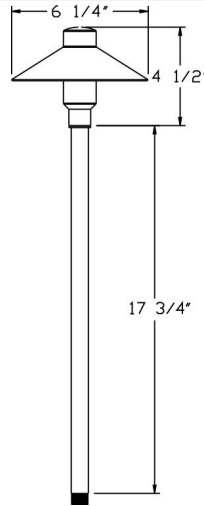

Catalog#: B225
BRASS MUSHROOM

Category Landscape Lighting
Page [11](#)

Specifications:

Material	Solid Brass
Voltage	12 Volts
Lamp type	JC Bi-Pin 3W 3000K (WW) LED Bulb Included (20W Max.)
Lens type	Frosted Glass Lens
Socket	Premium grade Porcelain socket with Nickel contacts and Teflon-jacketed wire leads
Gasket	Sealed with high grade weatherproof Silicone Gasket
Wiring	Pre-wired with 24" SPT-1 Cord
Accessories	GS-10 Super Spike SWN-BK Silicone Wire Nuts
Document	Installation Instructions
Certifications	 

Cat. No.	Finish	UPC
B225-AB	Antique Brass	615624267724
B225-AZ	Antique Bronze	615624267731
B225-ARB	Architectural Bronze	615624271783
B225-AG	Aged Green	615624267748