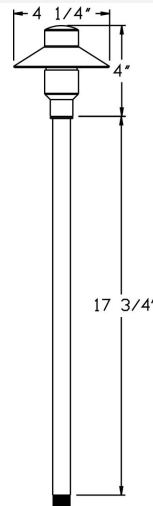

Catalog#: B224
MINI BRASS MUSHROOM

Category Landscape Lighting
Page [11](#)

Specifications:

Material Solid Brass
Voltage 12 Volts
Lamp type JC Bi-Pin 3W 3000K (WW) LED
 Bulb Included (20W Max.)
Lens type Frosted Glass Lens
Socket Premium grade Porcelain socket
 with Nickel contacts and
 Teflon-jacketed wire leads
Gasket Sealed with high grade
 weatherproof Silicone Gasket
Wiring Pre-wired with 24" SPT-1 Cord
Accessories GS-10 Super Spike
[SWN-BK](#) Silicone Wire Nuts
Document [Installation Instructions](#)
Certifications

Cat. No.	Finish	UPC
B224-AZ	Antique Bronze	615624267700
B224-ARB	Architectural Bronze	615624271776