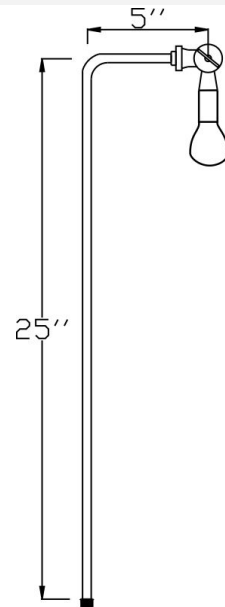

**Catalog#: B28S**  
**B280S SERIES PATHLIGHT STEM COMPONENT**

**Category** Landscape Lighting

**Specifications:**

Material	Solid Brass
Voltage	12 Volts
Lamp type	18W Bayonet Lamp, 26W Max.
Socket	Premium grade Porcelain socket with Nickel contacts and Teflon-jacketed wire leads
Gasket	Sealed with high grade weatherproof Silicone Gasket
Wiring	Pre-wired with 24" SPT-1 Cord
Accessories	GS-10 Super Spike <a href="#">SWN-BK</a> Silicone Wire Nuts
Document	<a href="#">Installation Instructions</a>
Certifications	

Cat. No.	Finish	UPC
*B28S-AZ	Antique Bronze	615624374675
*B28S-ARB	Architectural Bronze	615624374668

\*While Supplies Last