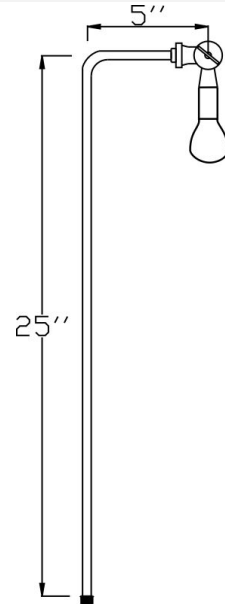

Catalog#: B28S
B280S SERIES PATHLIGHT STEM COMPONENT

Category Landscape Lighting

Specifications:

Material	Solid Brass
Voltage	12 Volts
Lamp type	18W Bayonet Lamp, 26W Max.
Socket	Premium grade Porcelain socket with Nickel contacts and Teflon-jacketed wire leads
Gasket	Sealed with high grade weatherproof Silicone Gasket
Wiring	Pre-wired with 24" SPT-1 Cord
Accessories	GS-10 Super Spike SWN-BK Silicone Wire Nuts
Document	Installation Instructions
Certifications	

Cat. No.	Finish	UPC
*B28S-AZ	Antique Bronze	615624374675
*B28S-ARB	Architectural Bronze	615624374668

*While Supplies Last