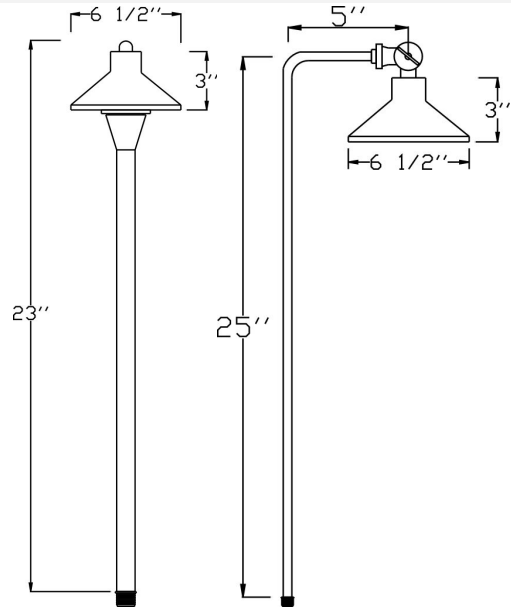

Catalog#: B186C
SHADE FOR B180 OR B280 SERIES

Category Landscape Lighting
Page [110](#)

Specifications:

Material Solid Brass

Voltage 12 Volts

Lamp type JC Bi-Pin 20W Lamp Included, 20W Max.

Accessories GS-10 Super Spike
[SWN-BK](#) Silicone Wire Nuts

Stem Type [B18S](#) and [B28S](#)

Cat. No.	Finish	UPC
B186C-AB	Antique Brass	615624271714
B186C-AZ	Antique Bronze	615624271738