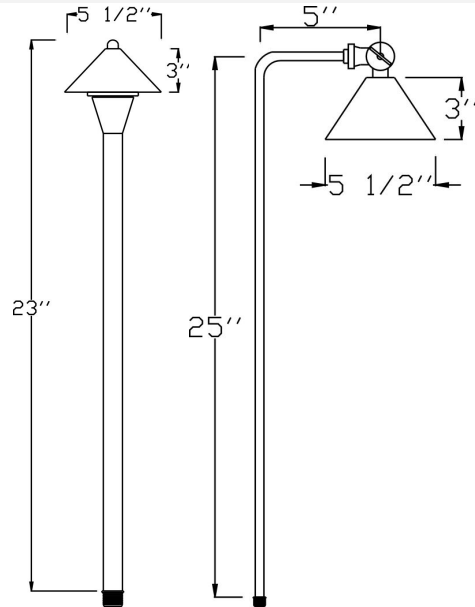

**Catalog#: B185C**  
**SHADE FOR B180 OR B280 SERIES**

**Category** Landscape Lighting  
**Page** [110](#)

**Specifications:**

**Material** Solid Brass

**Voltage** 12 Volts

**Lamp type** JC Bi-Pin 20W Lamp Included, 20W Max.

**Accessories** GS-10 Super Spike  
[SWN-BK](#) Silicone Wire Nuts

**Stem Type** [B18S](#) and [B28S](#)

Cat. No.	Finish	UPC
B185C-AB	Antique Brass	615624271684