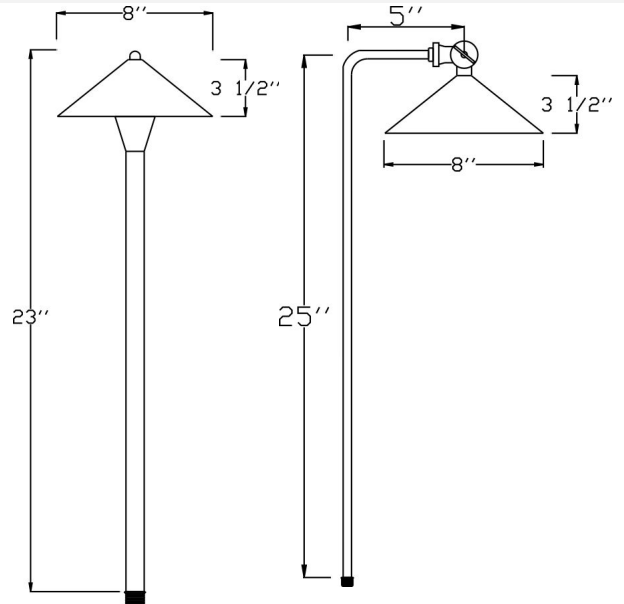

Catalog#: B184C
SHADE FOR B180 or B280 SERIES

Category Landscape Lighting
Page [110](#)

Specifications:

Material Solid Brass
Voltage 12 Volts
Lamp type JC Bi-Pin 20W Lamp Included, 20W Max.
Accessories GS-10 Super Spike
[SWN-BK](#) Silicone Wire Nuts
Stem Type [B18S](#) and [B28S](#)

Cat. No.	Finish	UPC
B184C-AB	Antique Brass	615624271653
B184C-AZ	Antique Bronze	615624271677
B184C-ARB	Architectural Bronze	615624271660