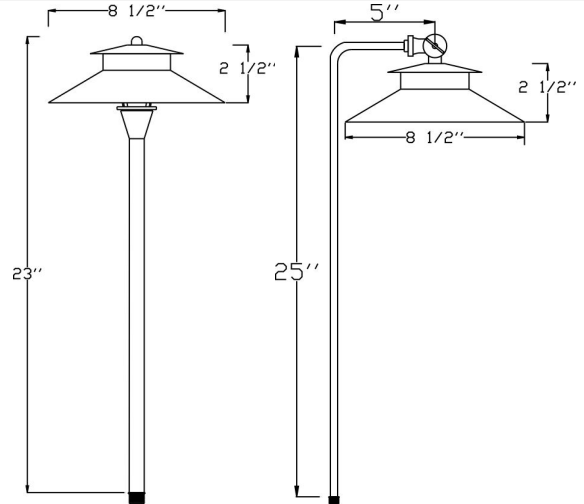

**Catalog#: B183C**  
**SHADE FOR B180 or B280 SERIES**

**Category** Landscape Lighting  
**Page** [110](#)

**Specifications:**

**Material** Solid Brass  
**Voltage** 12 Volts  
**Lamp type** JC Bi-Pin 20W Lamp Included, 20W Max.  
**Accessories** GS-10 Super Spike  
[SWN-BK](#) Silicone Wire Nuts  
**Stem Type** [B18S](#) and [B28S](#)

Cat. No.	Finish	UPC
B183C-AB	Antique Brass	615624271622
B183C-ARB	Architectural Bronze	615624271639