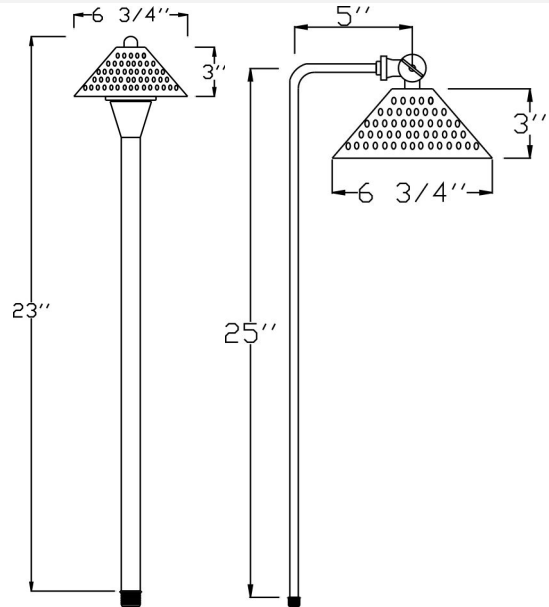

**Catalog#: B182C**

**SHADE FOR B180 OR B280 SERIES**

**Category** Landscape Lighting  
**Page** [110](#)

**Specifications:**

**Material** Solid Brass  
**Voltage** 12 Volts  
**Lamp type** JC Bi-Pin 20W Lamp Included, 20W Max.  
**Accessories** GS-10 Super Spike  
[SWN-BK](#) Silicone Wire Nuts  
**Stem Type** [B18S](#) and [B28S](#)

Cat. No.	Finish	UPC
B182C-AB	Antique Brass	615624271592
B182C-ARB	Architectural Bronze	615624271608