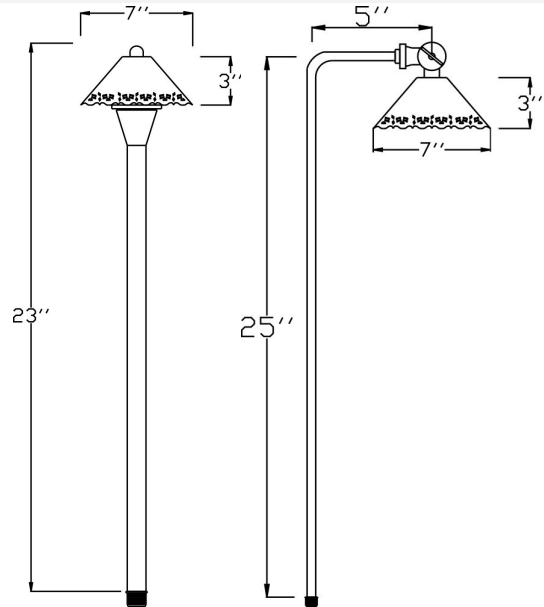

Catalog#: B181C
SHADE FOR B180 OR B280 SERIES

Category Landscape Lighting
Page [110](#)

Specifications:

| | |
|-------------|--|
| Material | Solid Brass |
| Voltage | 12 Volts |
| Lamp type | JC Bi-Pin 20W Lamp Included, 20W Max. |
| Accessories | GS-10 Super Spike SWN-BK Silicone Wire Nuts |
| Stem Type | B18S and B28S |

| Cat. No. | Finish | UPC |
|-----------|----------------------|--------------|
| B181C-AB | Antique Brass | 615624271561 |
| B181C-ARB | Architectural Bronze | 615624271578 |