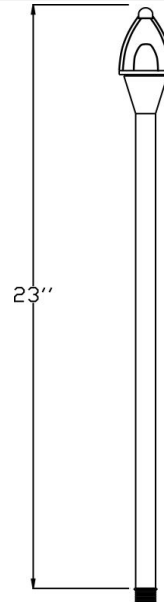

Catalog#: B18S
B180 SERIES PATHLIGHT STEM COMPONENT

Category Landscape Lighting
Page [110](#)

Specifications:

Material Solid Brass
Voltage 12 Volts
Lamp type JC Bi-Pin 20W Lamp Included, 20W Max.
Socket Premium grade Porcelain socket with Nickel contacts and Teflon-jacketed wire leads
Gasket Sealed with high grade weatherproof Silicone Gasket
Wiring Pre-wired with 24" SPT-1 Cord
Accessories GS-10 Super Spike
[SWN-BK](#) Silicone Wire Nuts
Document [Installation Instructions](#)
Certifications

Cat. No.	Finish	UPC
B18S-AB	Antique Brass	615624271745
B18S-AZ	Antique Bronze	615624271769
B18S-ARB	Architectural Bronze	615624271752