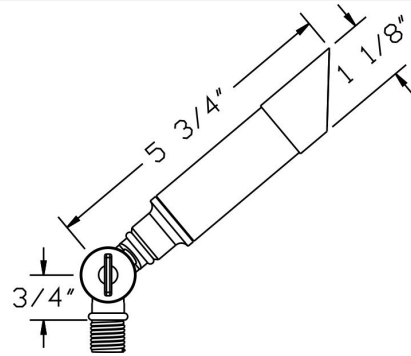

**Catalog#: B105**  
**MR8 BRASS BULLET**

**Category** Landscape Lighting  
**Page** [17](#)

**Specifications:**

Material	Cast Brass
Voltage	12 Volts
Lamp type	MR8 10W Lamp Included, 20W Max.
Lens type	Tempered Glass Lens
Socket	Premium grade Porcelain socket with Nickel contacts and Teflon-jacketed wire leads
Gasket	Sealed with high grade weatherproof Silicone Gasket
Wiring	Pre-wired with 24" SPT-1 Cord
Accessories	Adjustable Key Knuckle GS-85 PVC Spike <a href="#">SWN-BK</a> Silicone Wire Nuts
Document	<a href="#">Installation Instructions</a>
Certifications	

Cat. No.	Finish	UPC
B105-AZ	Antique Bronze	615624267359