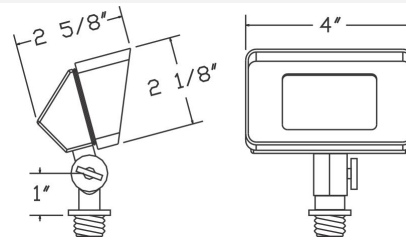

Catalog#: B610
SOLID BRASS RECTANGLE SPOT

Category Landscape Lighting
Page [17](#)

Specifications:

Material Cast Brass
Voltage 12 Volts
Lamp type JC Bi-Pin 3W 3000K (WW) LED Bulb Included (50W Max.)
Lens type Tempered Glass Lens
Socket Premium grade Porcelain socket with Nickel contacts and Teflon-jacketed wire leads
Gasket Sealed with high grade weatherproof Silicone Gasket
Wiring Pre-wired with 24" SPT-1 Cord
Accessories Adjustable Key Knuckle
 GS-85 PVC Spike
[SWN-BK](#) Silicone Wire Nuts
Document [Installation Instructions](#)
Certifications