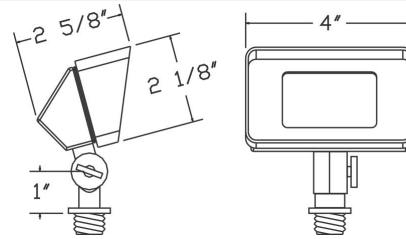

Catalog#: B610
SOLID BRASS RECTANGLE SPOT

Category Landscape Lighting
Page [17](#)

Specifications:

Material Cast Brass
Voltage 12 Volts
Lamp type JC Bi-Pin 3W 3000K (WW) LED Bulb Included (50W Max.)
Lens type Tempered Glass Lens
Socket Premium grade Porcelain socket with Nickel contacts and Teflon-jacketed wire leads
Gasket Sealed with high grade weatherproof Silicone Gasket
Wiring Pre-wired with 24" SPT-1 Cord
Accessories Adjustable Key Knuckle
 GS-85 PVC Spike
[SWN-BK](#) Silicone Wire Nuts
Document [Installation Instructions](#)
Certifications