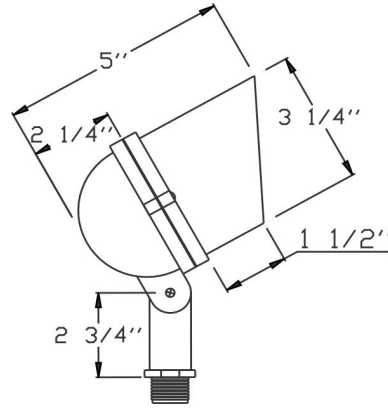

**Catalog#: 1091**  
**75W MAR16 BULLET**

**Category** Landscape Lighting

**Specifications:**

Material	Cast Aluminum
Voltage	12 Volts
Lamp type	MR16 50W Lamp Included, 75W Max.
Lens type	Tempered Glass Lens
Socket	Premium grade Porcelain socket with Nickel contacts and Teflon-jacketed wire leads
Gasket	Sealed with high grade weatherproof Silicone Gasket
Wiring	Pre-wired with 24" SPT-1 Cord
Accessories	GS-85 PVC Spike <a href="#">SWN-BK</a> Silicone Wire Nuts
Document	<a href="#">Installation Instructions</a>
Certifications	