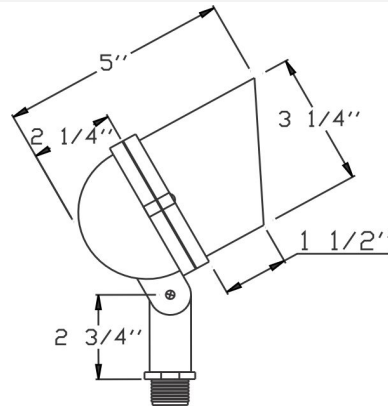

Catalog#: 1091
75W MAR16 BULLET

Category Landscape Lighting

Specifications:

Material	Cast Aluminum
Voltage	12 Volts
Lamp type	MR16 50W Lamp Included, 75W Max.
Lens type	Tempered Glass Lens
Socket	Premium grade Porcelain socket with Nickel contacts and Teflon-jacketed wire leads
Gasket	Sealed with high grade weatherproof Silicone Gasket
Wiring	Pre-wired with 24" SPT-1 Cord
Accessories	GS-85 PVC Spike SWN-BK Silicone Wire Nuts
Document	Installation Instructions
Certifications	